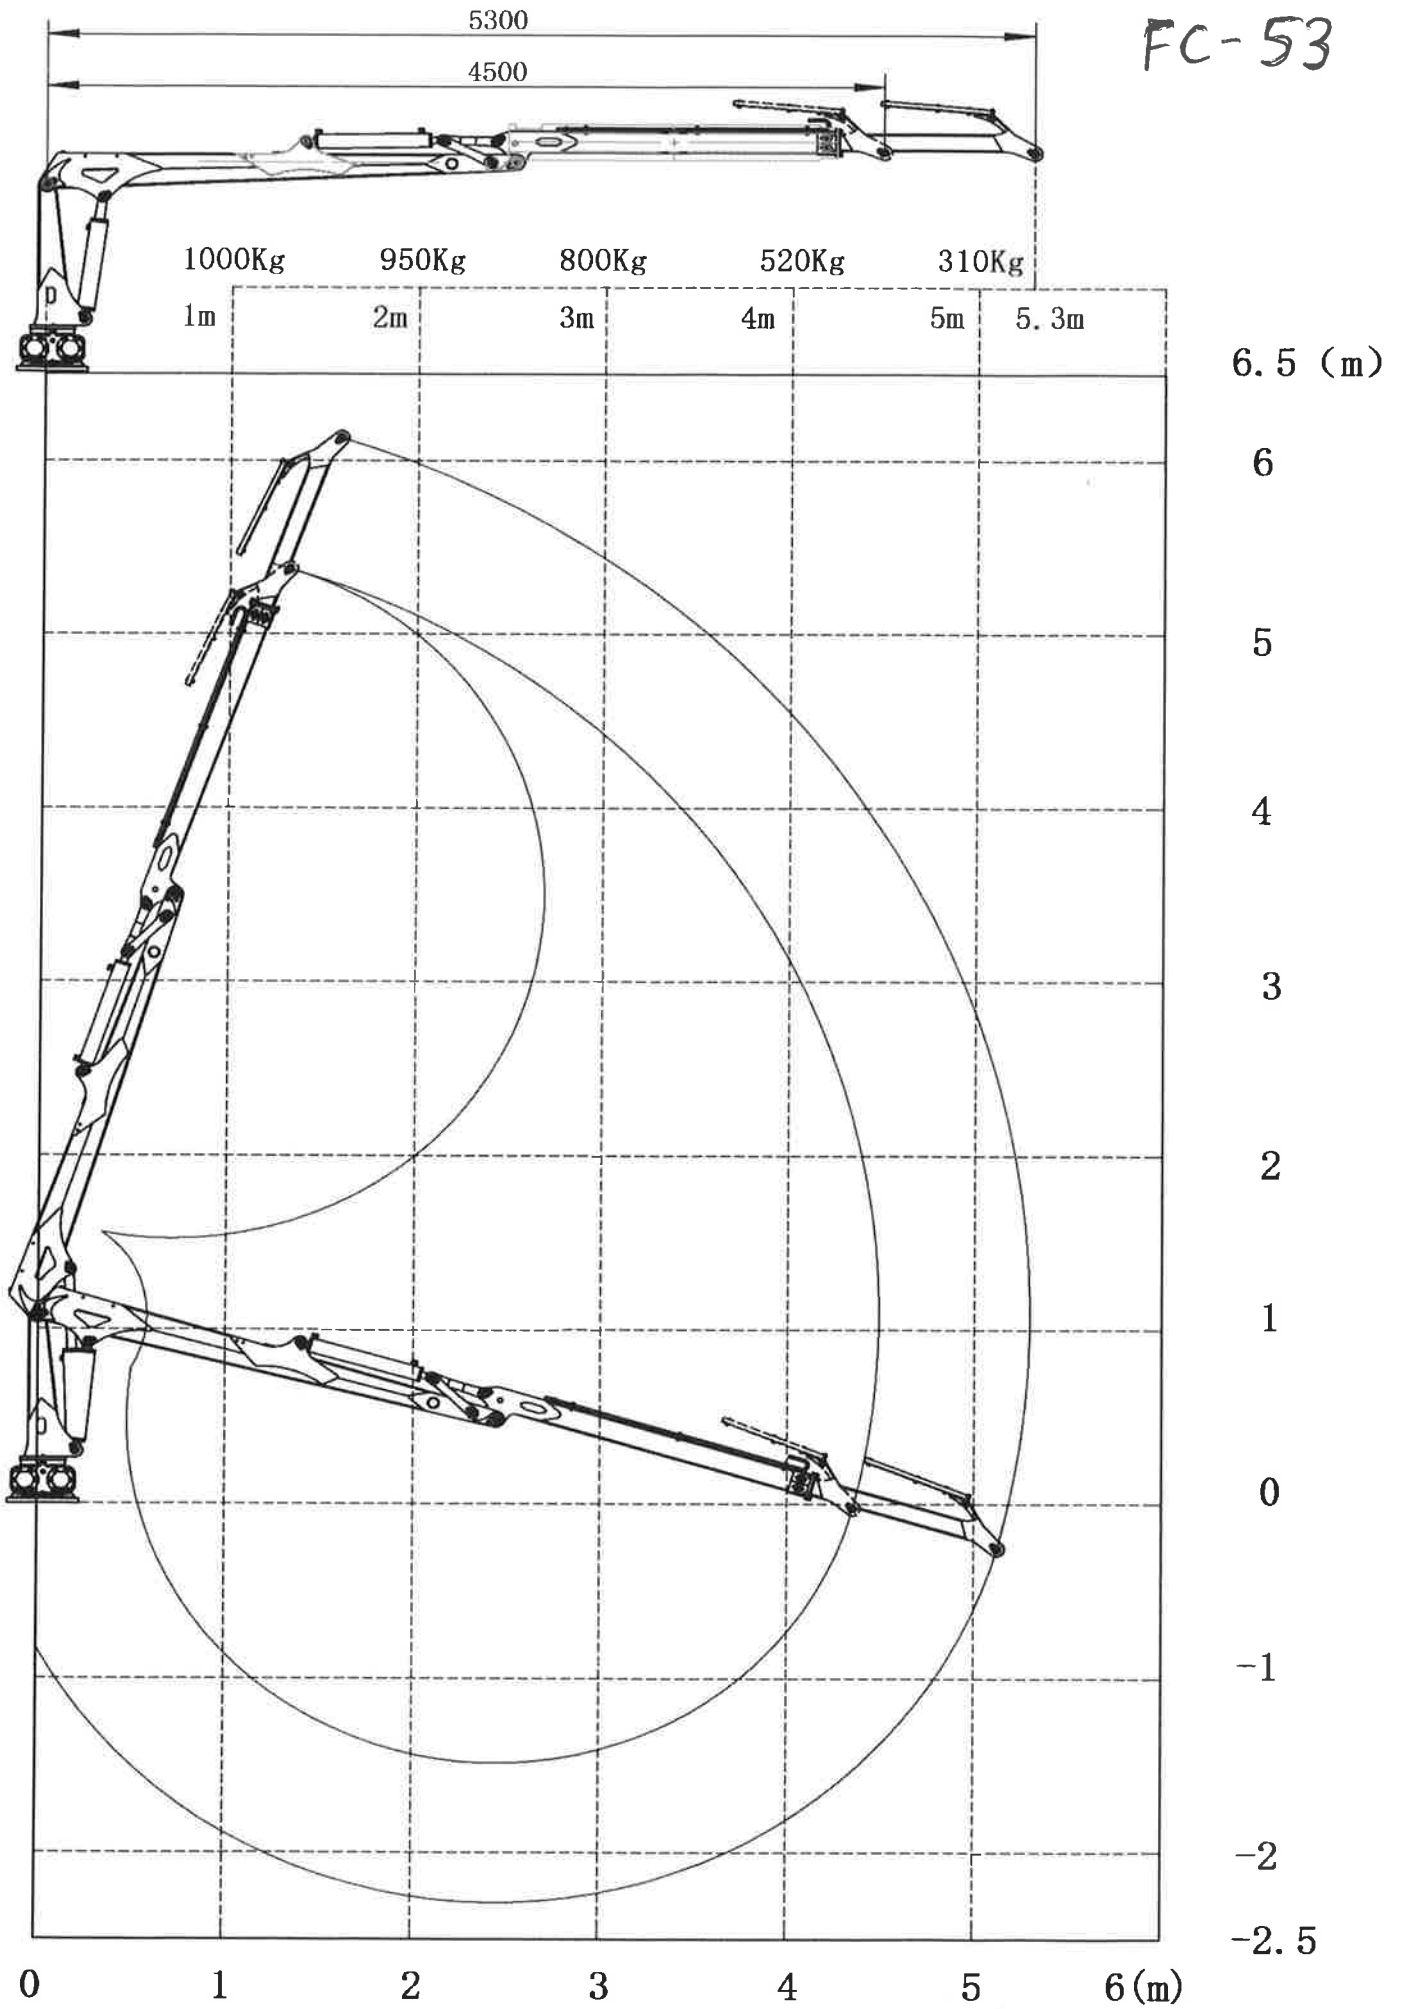

FC-53

# FT-60

Load capacity	6000Kg
Frame section	120×120×8 mm
Tyre size	11.5/80-15.3
Length of loading area	3100mm
Total length	5310mm
Width	1615 mm
Trailer mass	1025 Kg
Hydraulic brakes	+
Steering assist	+
4WD	-
Center of gravity shift	-
Recommended with cranes	FC-46

*mdl FC-53 crane  
+ bremsen*